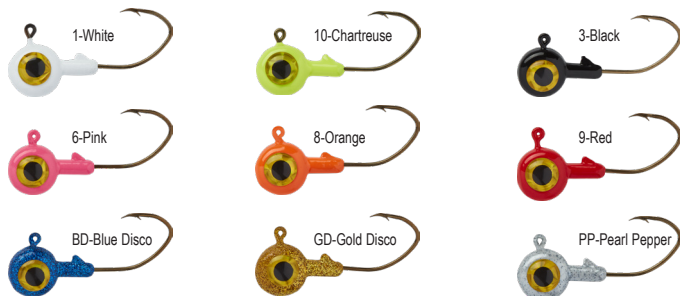

### Unpainted Round Jighead

# Sassy Stingum Flat Jighead

The Sassy Stingum Flat Jig Head is available in 1/8 oz., 1/16 oz., and 1/24 oz. sizes and is the latest in jig head design. Equipped with a sickle hook, these super sharp hooks were formulated with a curve in the hook that allows anglers to better hookup with fish, without the fish coming off the hook. Large 3D eyes are added to the pancake-shaped jig head to better match a baitfish's profile.

|  |                            |                            |
|--|----------------------------|----------------------------|
| <b>1/24oz. Sassy Stingum Flat Jighead</b><br>8/pouch | <b>Stock no.</b><br>SJ248P | <b>Price ea.</b><br>\$5.63 |
| <b>1/16oz. Sassy Stingum Flat Jighead</b><br>7/pouch | <b>Stock no.</b><br>SJ167P | <b>Price ea.</b><br>\$5.63 |
| <b>1/8oz. Sassy Stingum Flat Jighead</b><br>6/pouch  | <b>Stock no.</b><br>SJ186P | <b>Price ea.</b><br>\$5.63 |

# EXUDE™ Saltwater Jigheads

A saltwater jighead that works perfectly with Exude™ lures. All four colors available in 1/8 oz., 3/16 oz., or 1/4 oz. sizes. All of these jigheads feature a strong stainless steel hook for maximum corrosion resistance. In addition, three "ribs" hold your lure securely in place under almost any fishing condition. Each size is engineered with an enhanced swimming action, and all feature a large prism eye for maximum attraction.