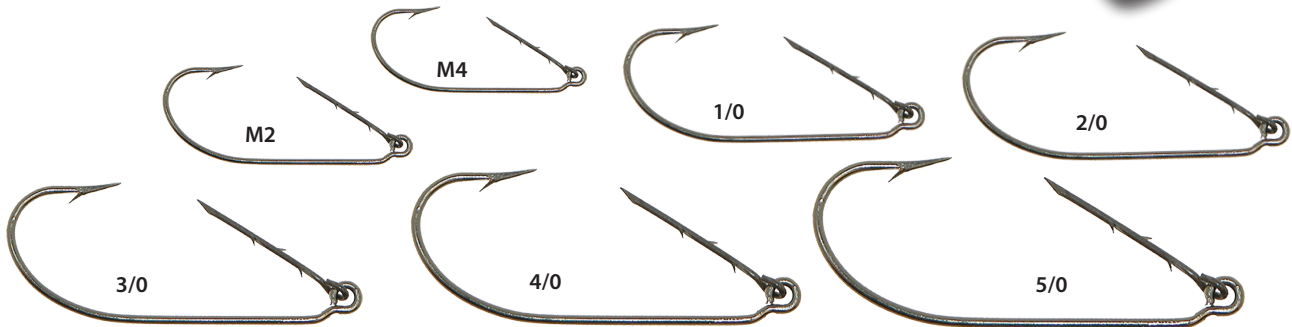

# Keeper™ Hooks

| KEEPER™ WORM HOOK    | Size | Stock # | Price  |
|----------------------|------|---------|--------|
| 5 bronze hooks/pouch | M4   | KH5-M4  | \$3.74 |
| 5 bronze hooks/pouch | M2   | KH5-M2  | \$3.74 |
| 5 bronze hooks/pouch | 1/0  | KH5-1/0 | \$3.74 |
| 5 bronze hooks/pouch | 2/0  | KH5-2/0 | \$3.74 |
| 5 bronze hooks/pouch | 3/0  | KH5-3/0 | \$3.74 |
| 5 bronze hooks/pouch | 4/0  | KH5-4/0 | \$3.74 |
| 5 bronze hooks/pouch | 5/0  | KH5-5/0 | \$3.74 |

HOOKS SHOWN ACTUAL SIZE

# Weighted Keeper™ Hook

HOOKS SHOWN ACTUAL SIZE

| WEIGHTED KEEPER™ WORM HOOK    | Size              | Stock #  | Price   |
|-------------------------------|-------------------|----------|---------|
| 4 bronze weighted hooks/pouch | 1/16 oz. 1/0 hook | WKH16-10 | \$ 3.96 |
| 4 bronze weighted hooks/pouch | 1/8 oz. 2/0 hook  | WKH18-20 | \$ 4.35 |
| 4 bronze weighted hooks/pouch | 3/16 oz. 3/0 hook | WKH36-30 | \$ 4.43 |
| 4 bronze weighted hooks/pouch | 1/4 oz. 4/0 hook  | WKH14-40 | \$ 5.07 |