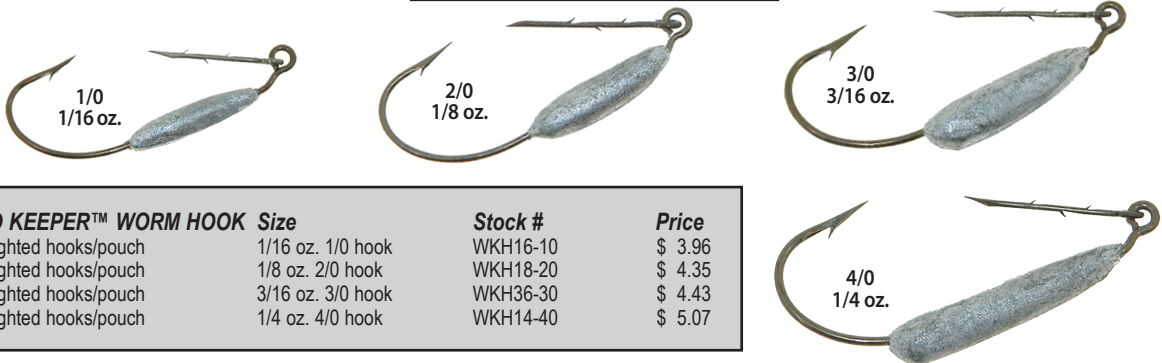

# Keeper™ Hooks

| KEEPER™ WORM HOOK    | Size | Stock # | Price  |
|----------------------|------|---------|--------|
| 5 bronze hooks/pouch | M4   | KH5-M4  | \$3.74 |
| 5 bronze hooks/pouch | M2   | KH5-M2  | \$3.74 |
| 5 bronze hooks/pouch | 1/0  | KH5-1/0 | \$3.74 |
| 5 bronze hooks/pouch | 2/0  | KH5-2/0 | \$3.74 |
| 5 bronze hooks/pouch | 3/0  | KH5-3/0 | \$3.74 |
| 5 bronze hooks/pouch | 4/0  | KH5-4/0 | \$3.74 |
| 5 bronze hooks/pouch | 5/0  | KH5-5/0 | \$3.74 |

HOOKS SHOWN ACTUAL SIZE

# Weighted Keeper™ Hook

HOOKS SHOWN ACTUAL SIZE

| WEIGHTED KEEPER™ WORM HOOK    | Size              | Stock #  | Price   |
|-------------------------------|-------------------|----------|---------|
| 4 bronze weighted hooks/pouch | 1/16 oz. 1/0 hook | WKH16-10 | \$ 3.96 |
| 4 bronze weighted hooks/pouch | 1/8 oz. 2/0 hook  | WKH18-20 | \$ 4.35 |
| 4 bronze weighted hooks/pouch | 3/16 oz. 3/0 hook | WKH36-30 | \$ 4.43 |
| 4 bronze weighted hooks/pouch | 1/4 oz. 4/0 hook  | WKH14-40 | \$ 5.07 |