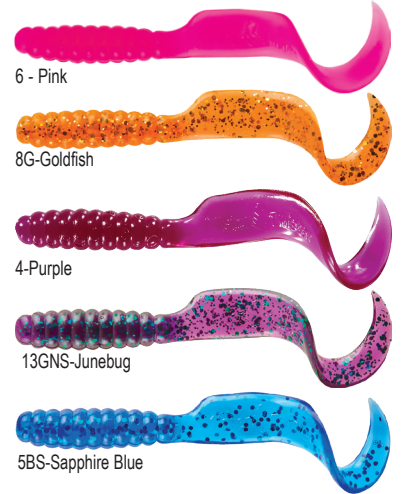

## 4" Twister Tail® Solid & Flake Colors (SF)

2-Yellow

10-Chartreuse

10S-Chartreuse/Silver Flake

DA10-Milktreuse

10RS-Chartreuse/Red Flake

11BKS-Pumpkin Pepper

7S-Smoke Flake

1-White

1P-White Pearl

LS-Luminescent

3-Black

1BPS-Shiny Pearl

6 - Pink

8G-Goldfish

4-Purple

## 4" Twister Tail® Multicolor Bloodline (O)

101S - Neon Chartreuse Flake

108-Chartreuse/Orange Core

310P-Black/Chart. Pearl Tail

16-White/Firetail

122BK-Lime/Black Flake/Yellow Tail

61S - Neon Pink Flake

198-Brown/Orange Tail

## 6" Twister Tail®

1-White

10-Chartreuse

10S-Chartreuse/Silver Flake

3-Black

74S-Smoke/Purple Flake

8G-Goldfish

2-Yellow