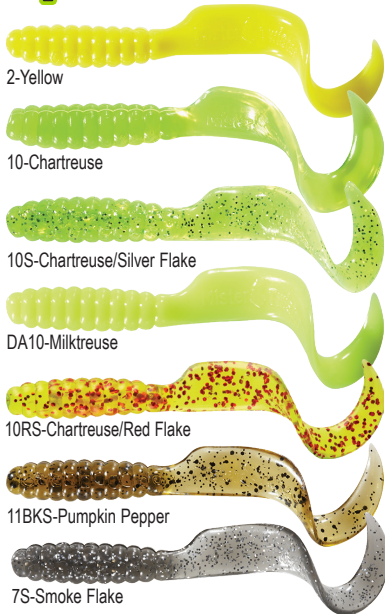

# 4" & 6" Twister® Tails

## 4" Twister Tail® Solid & Flake Colors (SF)

2-Yellow

10-Chartreuse

10S-Chartreuse/Silver Flake

DA10-Milktreuse

10RS-Chartreuse/Red Flake

11BKS-Pumpkin Pepper

7S-Smoke Flake

1-White

1P-White Pearl

LS-Luminescent

3-Black

1BPS-Shiny Pearl

6 - Pink

8G-Goldfish

4-Purple

## 6" Twister Tail®

1-White

10-Chartreuse

10S-Chartreuse/Silver Flake

3-Black

74S-Smoke/Purple Flake

8G-Goldfish

2-Yellow