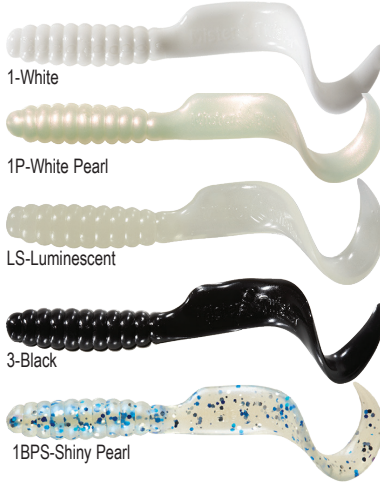

## 4" Twister Tail® Solid & Flake Colors (SF)

2-Yellow

10-Chartreuse

10S-Chartreuse/Silver Flake

DA10-Milktreuse

10RS-Chartreuse/Red Flake

11BKS-Pumpkin Pepper

7S-Smoke Flake

1-White

1P-White Pearl

LS-Luminescent

3-Black

1BPS-Shiny Pearl

6 - Pink

8G-Goldfish

4-Purple

## 4" Twister Tail® Multicolor Bloodline (O)

101S - Neon Chartreuse Flake

108-Chartreuse/Orange Core

310P-Black/Chart. Pearl Tail

16-White/Firetail

122BK-Lime/Black Flake/Yellow Tail

61S - Neon Pink Flake

198-Brown/Orange Tail

## 6" Twister Tail®

1-White

10-Chartreuse

10S-Chartreuse/Silver Flake

3-Black

74S-Smoke/Purple Flake

8G-Goldfish

2-Yellow