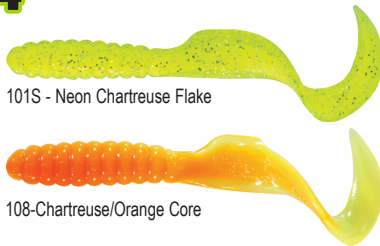

1-White

1P-White Pearl

LS-Luminescent

3-Black

1BPS-Shiny Pearl

6 - Pink

8G-Goldfish

4-Purple

13GNS-Junebug

5BS-Sapphire Blue

### Price ea.

\$ 3.54  
\$ 5.46  
\$ 23.84

Be sure to add the color code # after the stock #

## 4" Twister Tail® Multicolor Bloodline (O)

101S - Neon Chartreuse Flake

108-Chartreuse/Orange Core

310P-Black/Chart. Pearl Tail

16-White/Firetail

122BK-Lime/Black Flake/Yellow Tail

61S - Neon Pink Flake

198-Brown/Orange Tail