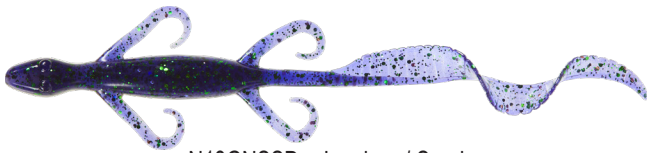

**NEW
PRODUCT**

7" Super Lizard® SI SALT INFUSED

TOP SIDE
Carolina Pumpkin/Sand
shown

*Redesigned Tail
For More Action*

BOTTOM SIDE
Carolina Pumpkin/Sand
shown

Since 1978, the original Super Lizard® has caught way too many bass to count. For 2025, Mister Twister® is introducing the NEW 7" Super Lizard® SI. Revamped with a longer, wider tail for more water movement. Every color uses a common Salt Infused belly color - SAND with glitter that will give the flash needed for Carolina rigging or dragging slowly in shallow waters!

All Super Lizard® SI Colors Feature a **SAND COLORED BOTTOM WITH SALT**

N13GNSSD - Junebug / Sand

N1PSD - Bed Time / Sand

N14BKSD - Watermelon Seed / Sand

N24BKSD - Carolina Pumpkin / Sand

N14RBKSD - Watermelon Red / Sand

N3RSSD - Black Red / Sand

N15BKSD - Green Pumpkin / Sand

N5BSSD - Blue Sapphire / Sand

7" Super Lizard SI (Salt Infused)	Stock #	Price
8/resealable bag	7SLSI8	\$5.34

Be sure to add the color code # after the stock #