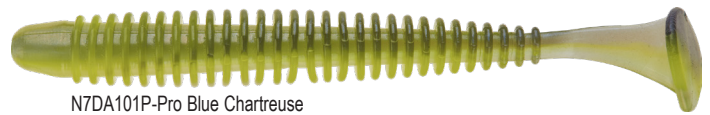

30S5-Penetration Flash

N7DA101P-Pro Blue Chartreuse

3GB7BS0P-Bluegill Flash

S520S-Sexy Flash Shad

1 1/4" Micro Crawfish

1 1/4" Micro Crawfish	Stock #	Price
20/resealable bag	MCF20	\$4.64

Be sure to add the color code # after the stock #

32GN
LA Craw

7RS
Smoke/
Red Flake

24
Natural

N39
Black &
Red

N34
Tequila Sunrise

The Mister Twister® 1 1/4" Micro Crawfish is a great Micro Mania lure that can fool even the most cautious slab crappie, big bream or trout. It's the perfect duplication of a baby crawfish. Designed to mimic Mother Nature, the Mister Twister® Micro Crawfish comes in the natural colors fish love. Fish it with a 1/16 oz. or 1/32 oz. jighead or rigged on a single hook for a natural presentation.