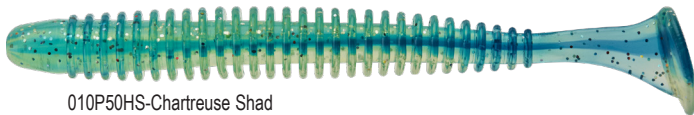

4" Tri-Com Sassy® Swimmer

The Mister Twister 4" Tri-Com Sassy Swimmer is a ring style swim bait designed to entice even the most finicky of fish. The soft plastic formulation we use enhances the tail's swimming action without causing drag when used on a bladed jig, which allows no additional pressure on the blade's action. The Sassy Swimmer has proved during testing that the Shakey Head, Tokyo Rig and drop shot techniques are all very productive, but this super versatile bait can also be used on a Jighead, weighted belly hook or under a spin Jighead. The Sassy Swimmer also makes for a great trailer application on spinner baits, swim jigs or chatter bait style lures.

4" Tri-Com Sassy Swimmer	Stock #	Price
8/resealable bag	4TCSW8	$5.31

Be sure to add the color code # after the stock #