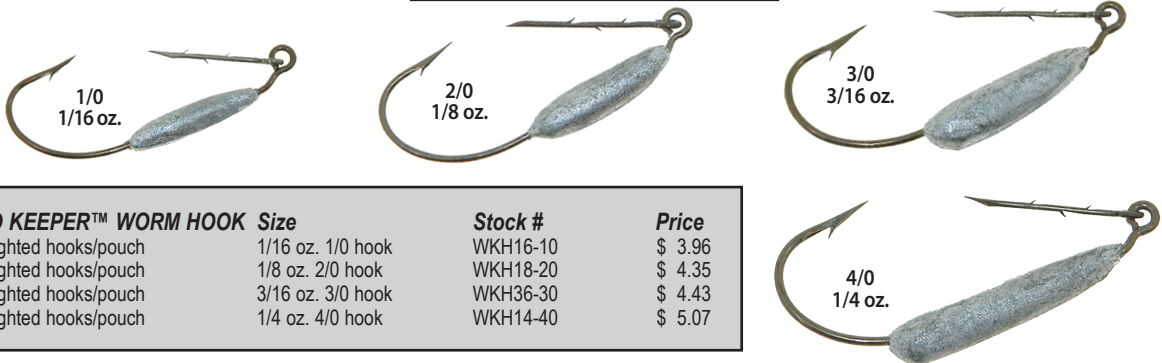

Keeper™ Hooks

KEEPER™ WORM HOOK	Size	Stock #	Price
5 bronze hooks/pouch	M4	KH5-M4	\$3.74
5 bronze hooks/pouch	M2	KH5-M2	\$3.74
5 bronze hooks/pouch	1/0	KH5-1/0	\$3.74
5 bronze hooks/pouch	2/0	KH5-2/0	\$3.74
5 bronze hooks/pouch	3/0	KH5-3/0	\$3.74
5 bronze hooks/pouch	4/0	KH5-4/0	\$3.74
5 bronze hooks/pouch	5/0	KH5-5/0	\$3.74

HOOKS SHOWN ACTUAL SIZE

Weighted Keeper™ Hook

HOOKS SHOWN ACTUAL SIZE

WEIGHTED KEEPER™ WORM HOOK	Size	Stock #	Price
4 bronze weighted hooks/pouch	1/16 oz. 1/0 hook	WKH16-10	\$ 3.96
4 bronze weighted hooks/pouch	1/8 oz. 2/0 hook	WKH18-20	\$ 4.35
4 bronze weighted hooks/pouch	3/16 oz. 3/0 hook	WKH36-30	\$ 4.43
4 bronze weighted hooks/pouch	1/4 oz. 4/0 hook	WKH14-40	\$ 5.07