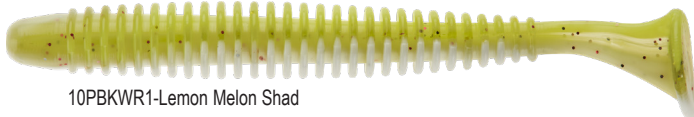

BLADED JIG
Green Pumpkin Sassy Trailer shown

SPINNERBAIT
White Sassy Trailer shown

Lures provided by T&J Lures LLC - Donaldsonville, LA

4" Tri-Com Sassy® Swimmer

The Mister Twister 4" Tri-Com Sassy Swimmer is a ring style swim bait designed to entice even the most finicky of fish. The soft plastic formulation we use enhances the tail's swimming action without causing drag when used on a bladed jig, which allows no additional pressure on the blade's action. The Sassy Swimmer has proved during testing that the Shakey Head, Tokyo Rig and drop shot techniques are all very productive, but this super versatile bait can also be used on a Jighead, weighted belly hook or under a spin Jighead. The Sassy Swimmer also makes for a great trailer application on spinner baits, swim jigs or chatter bait style lures.

4" Tri-Com Sassy Swimmer	Stock #	Price
8/resealable bag	4TCSW8	\$5.31

Be sure to add the color code # after the stock #

010P50HS-Chartreuse Shad

7BBGP6P1P-Baitfish

10PBKWR1-Lemon Melon Shad

7BKG41P-Gizzard Shad