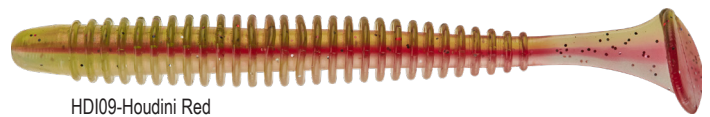

DG0GBWR-California 420 Flash