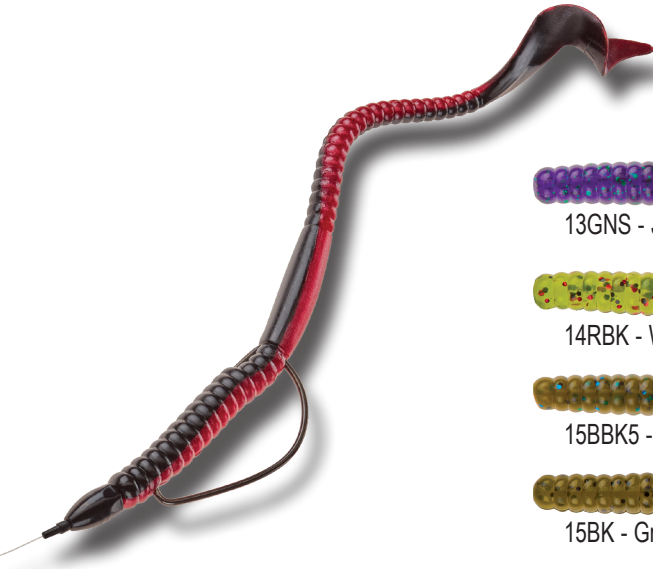

PHENOM[®] WORM
ORIGINALLY INTRODUCED
IN 1974

Hang 10!

This 10" worm has an extra-wide Mister Twister® ribbon tail that produces an enticing, swimming motion which results in merciless attacks from convinced bass. As you've probably heard, big baits catch big fish.

Black Grape shown

Hang 10!	Stock #	Price
10/resealable bag	HT10	\$6.91

Be sure to add the color code # after the stock #

Mag 8" BUZZ Worm

MAG 8" BUZZ Worm	Stock #	Price
10/resealable bag	M8BW10	\$8.04
Be sure to add the color code # after the stock #		

Mister Twister's Mag 8" BUZZ Worm and the Mag 12" BUZZ Worm, are big bass worms with a tail designed to provide maximum action and vibration while fishing structure. They can be extremely effective at getting bit when you flip the lure into the water and let it fall. Both worms work great for targeting bass on structure such as ledges, reeds and brush piles in deeper water. It is exceptional for flipping, Carolina rigging and Texas rigging on either a 5/0, 6/0 or 7/0 hook.