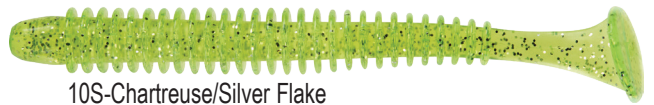

4" Sassy® Trailer

The NEW 4" Sassy Trailer was requested from our Pro Staff in colors that will match up to their favorite lures..... spinnerbaits, buzz baits, swim jigs, and bladed jigs. The slim profile doesn't interfere with the hook set and it's swimming action helps entice aggressive strikes. You can even cut down the Sassy Trailer for a Ned Head presentation!

SWIM JIG
Pumpkin Black & Orange Flake Sassy Trailer shown

1-White

10S-Chartreuse/Silver Flake

1P-White Pearl

14BK-Watermelon Seed

1BPS-Shiny Pearl

15BK-Green Pumpkin

3BS-Black Blue Flake