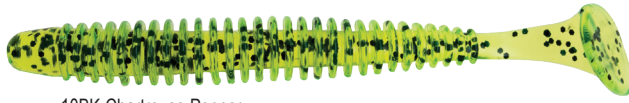

4" Sassy® Swimmer

4" Sassy Swimmer	Stock #	Price
8/resealable bag	4SSW8	$ 5.22

Be sure to add the color code # after the stock #

The Mister Twister 4" Sassy Swimmer is a ring style swim bait designed to entice even the most finicky of fish. The soft plastic formulation we use enhances the tail's swimming action without causing drag when used on a bladed jig, which allows no additional pressure on the blade's action. The Sassy Swimmer has proved that the Shakey Head, Tokyo Rig and drop shot techniques are all very productive, but this super versatile bait can also be used on a Jighead, weighted belly hook or under a spin Jighead.