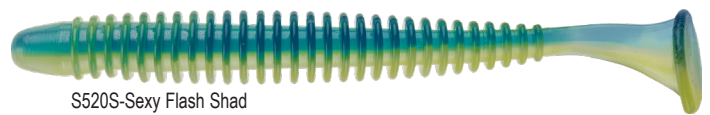

N7DA101P-Pro Blue Chartreuse

S520S-Sexy Flash Shad