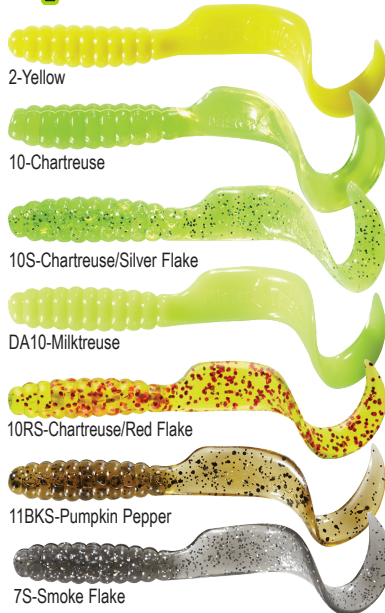

Now Available In 35 Pack

Be sure to add the color code # after the stock #

3" Meeny™ Curly Tail® Solid & Flake Colors (SF)

13GNS10-
Junebug/Chartreuse

6BG10-
Bubblegum/Chartreuse

NEW COLORS

61S-Neon Pink Flake

198-Brown/Orange Tail

101S-Neon
Chartreuse Flake

93-Red/Black

2410BK-Carolina Pumpkin/
Chartreuse

108-Chartreuse/
Orange Core

122BK-Lime/Black Flake/
Yellow Tail

310P-Black/
Chartreuse Pearl

16-White/Firetail

3" Meeny™ (Multicolor/Bloodline)
Multicolor/Bloodline – 20/resealable bag
Bulk, Multi/Bloodline – 100 to a bag

Stock #	Price ea.
MTO20	\$ 7.32
MTO100	\$ 32.09

Be sure to add the color code # after the stock #

4" & 6" Twister® Tails

4" Twister Tail® Solid & Flake Colors (SF)

4" Twister® Tail	Stock #	Price ea.	Be sure to add the color code # after the stock #
10/resealable bag (solid/flake)	4TSF10	\$ 3.54	
20/resealable bag (solid/flake)	4TSF20	\$ 5.46	
Bulk- 100/bag (solid/flake)	4TSF100	\$ 23.84	