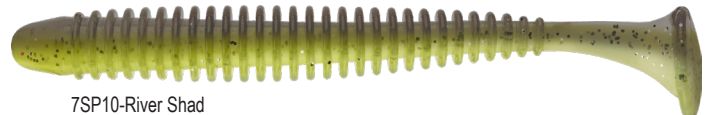

7BKG41P-Gizzard Shad