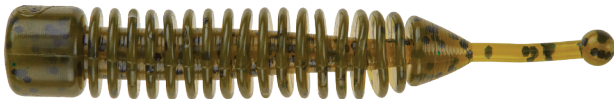

The Mister Twister® 2 3/4" TwisterMite is perfect for trout, crappie, panfish, and smallmouth. Rig with a jig or rig it as a drop shot lure. Available in 12 colors.

2 3/4" TwisterMite 12/resealable bag	Stock # MTTM12	Price \$5.96
---	-------------------	-----------------

Be sure to add the color code # after the stock #

3" NED Ringer

Watermelon Candy shown

Chartreuse Pepper shown

15BK - Green Pumpkin

N310 - Black/Chartreuse

14PGNS - Watermelon Candy

14RPG - Sprayed Grass

1PBBK - Monkey Juice

Featuring our most popular bass colors, the 3" NED Ringer features a soft formulated straight tail design that has a small ball at the end of the tail. It is paired with a ringed body style to offer the ultimate NED rig lure. As you jig the lure in the water, each individual ring vibrates and releases air bubbles while the ball on the end of the tail dances and twitches at the slightest of movements.