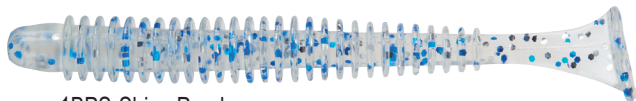

SWIM JIG
Pumpkin Black & Orange Flake Sassy Trailer shown

1-White

10S-Chartreuse/Silver Flake

1P-White Pearl

14BK-Watermelon Seed

1BPS-Shiny Pearl

15BK-Green Pumpkin

3BS-Black Blue Flake