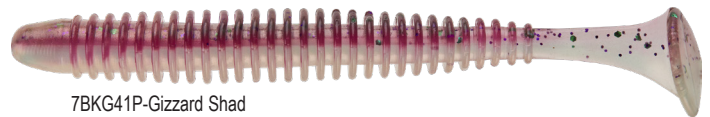

BLADED JIG
Green Pumpkin Sassy Trailer shown

SPINNERBAIT
White Sassy Trailer shown

Lures provided by T&J Lures LLC - Donaldsonville, LA

4" Tri-Com Sassy® Swimmer

The Mister Twister 4" Tri-Com Sassy Swimmer is a ring style swim bait designed to entice even the most finicky of fish. The soft plastic formulation we use enhances the tail's swimming action without causing drag when used on a bladed jig, which allows no additional pressure on the blade's action. The Sassy Swimmer has proved during testing that the Shakey Head, Tokyo Rig and drop shot techniques are all very productive, but this super versatile bait can also be used on a Jighead, weighted belly hook or under a spin Jighead. The Sassy Swimmer also makes for a great trailer application on spinner baits, swim jigs or chatter bait style lures.

4" Tri-Com Sassy Swimmer	Stock #	Price
8/resealable bag	4TCSW8	\$5.31

Be sure to add the color code # after the stock #

010P50HS-Chartreuse Shad

7BBGP6P1P-Baitfish

10PBKWR1-Lemon Melon Shad

7BKG41P-Gizzard Shad