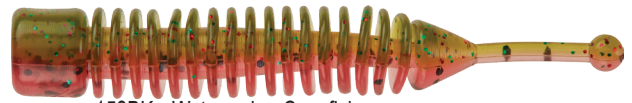

The Mister Twister® 2 3/4" TwisterMite is perfect for trout, crappie, panfish, and smallmouth. Rig with a jig or rig it as a drop shot lure. Available in 12 colors.

2 3/4" TwisterMite 12/resealable bag	Stock # MTTM12	Price \$5.96
---	-------------------	-----------------

Be sure to add the color code # after the stock #

3" NED Ringer

Watermelon Candy shown

Chartreuse Pepper shown

15BK - Green Pumpkin

N310 - Black/Chartreuse

14PGNS - Watermelon Candy

14RPG - Sprayed Grass

14RBK - Watermelon Red

9BGN - Red Bug

3BS - Black Blue Flake

158BK - Watermelon Crawfish

13GNS - Junebug

14PBK - Baby Bass

NEW COLORS

10BK - Chartreuse Pepper

1PBBK - Monkey Juice

Featuring our most popular bass colors, the 3" NED Ringer features a soft formulated straight tail design that has a small ball at the end of the tail. It is paired with a ringed body style to offer the ultimate NED rig lure. As you jig the lure in the water, each individual ring vibrates and releases air bubbles while the ball on the end of the tail dances and twitches at the slightest of movements.