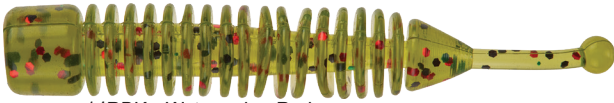

The Mister Twister® 2 3/4" TwisterMite is perfect for trout, crappie, panfish, and smallmouth. Rig with a jig or rig it as a drop shot lure. Available in 12 colors.

2 3/4" TwisterMite 12/resealable bag	Stock # MTTM12	Price \$5.96
---	-------------------	-----------------

Be sure to add the color code # after the stock #

3" NED Ringer

Watermelon Candy shown

Chartreuse Pepper shown

15BK - Green Pumpkin

N310 - Black/Chartreuse

14PGNS - Watermelon Candy

14RPG - Sprayed Grass

14RBK - Watermelon Red

9BGN - Red Bug

3BS - Black Blue Flake

158BK - Watermelon Crawfish

13GNS - Junebug

14PBK - Baby Bass

NEW COLORS

10BK - Chartreuse Pepper

1PBBK - Monkey Juice

Featuring our most popular bass colors, the 3" NED Ringer features a soft formulated straight tail design that has a small ball at the end of the tail. It is paired with a ringed body style to offer the ultimate NED rig lure. As you jig the lure in the water, each individual ring vibrates and releases air bubbles while the ball on the end of the tail dances and twitches at the slightest of movements.