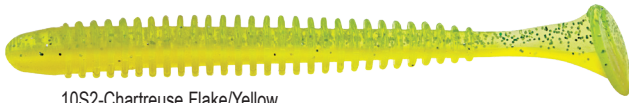

4" Sassy® Swimmer

4" Sassy Swimmer	Stock #	Price
8/resealable bag	4SSW8	$ 5.22

Be sure to add the color code # after the stock #

The Mister Twister 4" Sassy Swimmer is a ring style swim bait designed to entice even the most finicky of fish. The soft plastic formulation we use enhances the tail's swimming action without causing drag when used on a bladed jig, which allows no additional pressure on the blade's action. The Sassy Swimmer has proved that the Shakey Head, Tokyo Rig and drop shot techniques are all very productive, but this super versatile bait can also be used on a Jighead, weighted belly hook or under a spin Jighead.