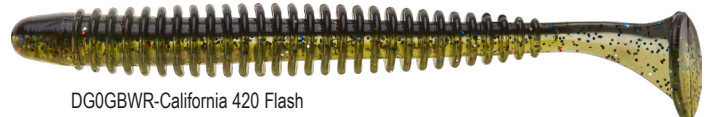

7SP10-River Shad