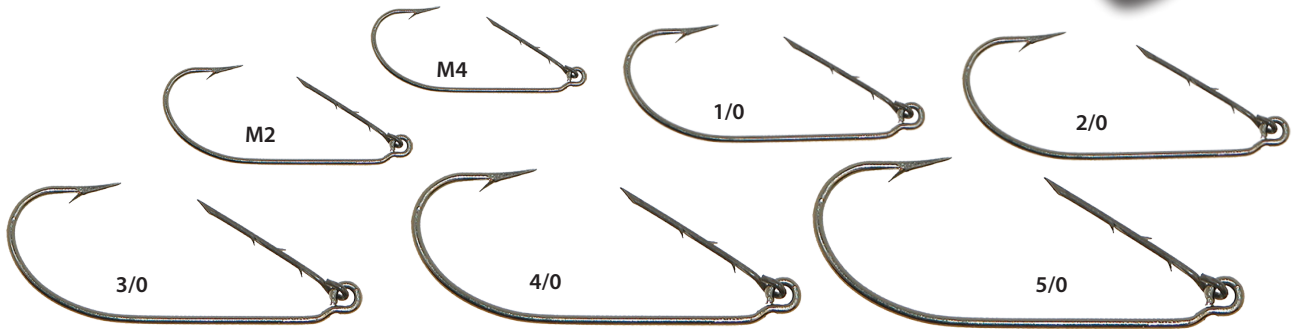

Keeper™ Hooks

KEEPER™ WORM HOOK	Size	Stock #	Price
5 bronze hooks/pouch	M4	KH5-M4	$3.74
5 bronze hooks/pouch	M2	KH5-M2	$3.74
5 bronze hooks/pouch	1/0	KH5-1/0	$3.74
5 bronze hooks/pouch	2/0	KH5-2/0	$3.74
5 bronze hooks/pouch	3/0	KH5-3/0	$3.74
5 bronze hooks/pouch	4/0	KH5-4/0	$3.74
5 bronze hooks/pouch	5/0	KH5-5/0	$3.74

HOOKS SHOWN ACTUAL SIZE