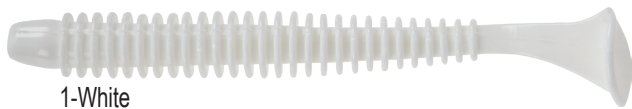

4" Sassy® Trailer

The NEW 4" Sassy Trailer was requested from our Pro Staff in colors that will match up to their favorite lures..... spinnerbaits, buzz baits, swim jigs, and bladed jigs. The slim profile doesn't interfere with the hook set and it's swimming action helps entice aggressive strikes. You can even cut down the Sassy Trailer for a Ned Head presentation!

1-White

4" Sassy Trailer

10/resealable bag

Stock #

4SST10

Price

$4.43

Be sure to add the color code # after the stock #

Lures provided by T&J Lures LLC - Donaldsonville, LA