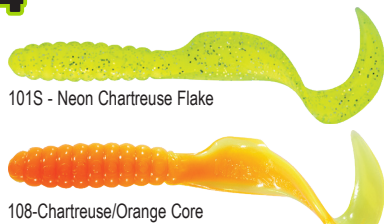

4" Twister Tail® Multicolor Bloodline (O)

4" Twister® Tail	Stock #	Price ea.	Be sure to add the color code # after the stock #
20/resealable bag (multicolor/bloodline)	4TO20	$ 7.83	
Bulk- 100/bag (multicolor/bloodline)	4TO100	$ 36.14