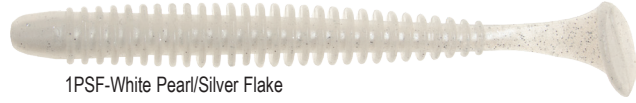

4" Sassy® Swimmer

4" Sassy Swimmer	Stock #	Price
8/resealable bag	4SSW8	$ 5.22

Be sure to add the color code # after the stock #

The Mister Twister 4" Sassy Swimmer is a ring style swim bait designed to entice even the most finicky of fish. The soft plastic formulation we use enhances the tail's swimming action without causing drag when used on a bladed jig, which allows no additional pressure on the blade's action. The Sassy Swimmer has proved that the Shakey Head, Tokyo Rig and drop shot techniques are all very productive, but this super versatile bait can also be used on a Jighead, weighted belly hook or under a spin Jighead.