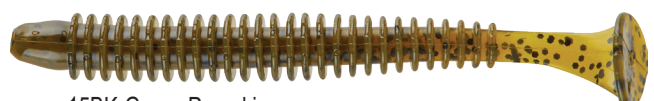

SWIM JIG
Pumpkin Black & Orange Flake Sassy Trailer shown

1-White

10S-Chartreuse/Silver Flake

1P-White Pearl

14BK-Watermelon Seed

1BPS-Shiny Pearl

15BK-Green Pumpkin

3BS-Black Blue Flake