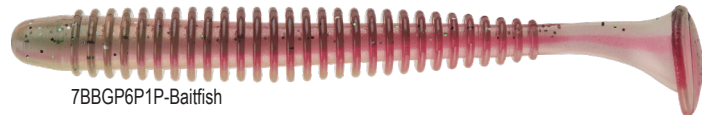

4" Tri-Com Sassy® Swimmer

The Mister Twister 4" Tri-Com Sassy Swimmer is a ring style swim bait designed to entice even the most finicky of fish. The soft plastic formulation we use enhances the tail's swimming action without causing drag when used on a bladed jig, which allows no additional pressure on the blade's action. The Sassy Swimmer has proved during testing that the Shakey Head, Tokyo Rig and drop shot techniques are all very productive, but this super versatile bait can also be used on a Jighead, weighted belly hook or under a spin Jighead. The Sassy Swimmer also makes for a great trailer application on spinner baits, swim jigs or chatter bait style lures.

4" Tri-Com Sassy Swimmer	Stock #	Price
8/resealable bag	4TCSW8	$5.31

Be sure to add the color code # after the stock #