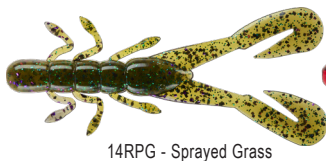

1PBBK - Monkey Juice

Featuring our most popular bass colors, the 3" NED Ringer features a soft formulated straight tail design that has a small ball at the end of the tail. It is paired with a ringed body style to offer the ultimate NED rig lure. As you jig the lure in the water, each individual ring vibrates and releases air bubbles while the ball on the end of the tail dances and twitches at the slightest of movements.

3" NED Ringer	Stock #	Price
8/resealable bag	3NR8	\$5.28

Be sure to add the color code # after the stock #

4" BUZZ Bug

Okeechobee
Craw
shown

Add the Mister Twister® BUZZ Bug to your bass fishing arsenal. This versatile swim craw provides maximum action and vibration making it an excellent choice for skirted lures, Texas rigging and fishing weightless.

The 4" BUZZ Bug's tough, thick body makes it an ideal choice for punching and flipping with extra-wide gap hooks. Its long craws extend beyond skirted jigs to produce a consistent swimming action on a steady retrieve or when fished fast.