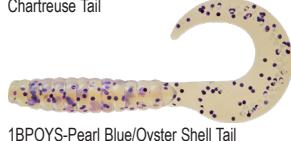

Platinum Curly Tail®

The Mister Twister® Platinum Curly Tail® produces a tight swimming profile for exceptional vibration. Individual rows of raised ribs on its tail utilizes hydrodynamics to produce a streamlined swimming action.

Offered in clear or core colors (bloodline), scented and available in 3½" and 4½" sizes, perfect for walleye and other gamefish!

AVAILABLE IN 3½" & 4½"

00P10-Cotton Candy/
Chartreuse Tail

0SRG10-Clear Red-Gold Flake/
Chartreuse Tail

108-Chartreuse/Orange Core

10BK-Chartreuse Pepper

1310-Grape/Chartreuse Tail

1BPOYS-Pearl Blue/Oyster Shell Tail

410-Purple/Chartreuse Tail

5BS1P-Sapphire Blue/Pearl Tail

0S12BK-Clear Silver Flake/
Lime Black Flake

018R-Clear/Green Red Flake

00RS0S-Clear Silver Flake/
Red Flake

10S3-Chartreuse Silver Flake/Black

06S - Clear/Neon Pink Silver Flake

01S-Clear/White Silver Flake

010S-Clear/Chart Flake

04RS-Clear/Purple Red Flake