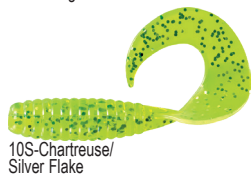

Platinum Curly Tail®

The Mister Twister® Platinum Curly Tail® produces a tight swimming profile for exceptional vibration. Individual rows of raised ribs on its tail utilizes hydrodynamics to produce a streamlined swimming action.

08G-Clear/Goldfish

3½" Platinum Curly Tail® 12/resealable bag (bloodline colors)	Be sure to add the color code # after the stock #	Stock #	Price ea.
		35PCT12	\$6.09
4½" Platinum Curly Tail® 12/resealable bag (bloodline colors)	Be sure to add the color code # after the stock #	Stock #	Price ea.
		45PCT12	\$ 6.90

5" FAT Curly Tail®

13RGNS
-Junebug Red

05N-Bluegill

1P-White Pearl

7BKS-Smoke/
Black Flake

7BKS10-Smoke/Black Flake/
Chartreuse Tail

10S-Chartreuse/
Silver Flake

1410BK-
WatermelonSeed/
Chartreuse Tail

14RBK-
Watermelon Red

5" FAT Curly Tail	Stock #	Price
9/resealable bag	5CT9	\$6.41
Be sure to add the color code # after the stock #		

Maximum action at ultra low speed makes this an excellent choice for casting, flipping, split shot fishing, Carolina rigs and Texas rigs. It also makes a great trailer for spinner baits, in-line spinners and swim jigs.