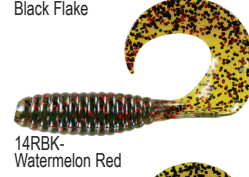

Platinum Curly Tail®

The Mister Twister® Platinum Curly Tail® produces a tight swimming profile for exceptional vibration. Individual rows of raised ribs on its tail utilizes hydrodynamics to produce a streamlined swimming action.

018R-Clear/Green Red Flake

00RS0S-Clear Silver Flake/
Red Flake

10S3-Chartreuse Silver Flake/Black

06S - Clear/Neon Pink Silver Flake

01S-Clear/White Silver Flake

010S-Clear/Chart Flake

04RS-Clear/Purple Red Flake

5" FAT Curly Tail®

13RGNS
-Junebug Red

05N-Bluegill

1P-White Pearl

7BKS-Smoke/
Black Flake

7BKS10-Smoke/Black Flake/
Chartreuse Tail

10S-Chartreuse/
Silver Flake

1410BK-
WatermelonSeed/
Chartreuse Tail

14RBK-
Watermelon Red

5" FAT Curly Tail	Stock #	Price
9/resealable bag	5CT9	\$6.41
Be sure to add the color code # after the stock #		

Maximum action at ultra low speed makes this an excellent choice for casting, flipping, split shot fishing, Carolina rigs and Texas rigs. It also makes a great trailer for spinner baits, in-line spinners and swim jigs.