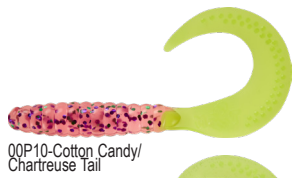

Platinum Curly Tail®

The Mister Twister® Platinum Curly Tail® produces a tight swimming profile for exceptional vibration. Individual rows of raised ribs on its tail utilizes hydrodynamics to produce a streamlined swimming action.

Offered in clear or core colors (bloodline), scented and available in 3½" and 4½" sizes, perfect for walleye and other gamefish!

AVAILABLE IN 3½" & 4½"

00P10-Cotton Candy/
Chartreuse Tail

0SRG10-Clear Red-Gold Flake/
Chartreuse Tail

108-Chartreuse/Orange Core

10BK-Chartreuse Pepper

1310-Grape/Chartreuse Tail

1BPOYS-Pearl Blue/Oyster Shell Tail

410-Purple/Chartreuse Tail

5BS1P-Sapphire Blue/Pearl Tail

0S12BK-Clear Silver Flake/
Lime Black Flake

310-
Black/Chartreuse

14BK-
Watermelon Seed

15BK-Green Pumpkin

74S-Smoke/
Purple Flake