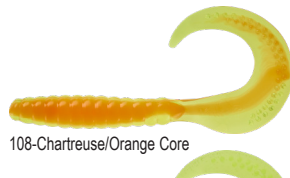

Platinum Curly Tail®

The Mister Twister® Platinum Curly Tail® produces a tight swimming profile for exceptional vibration. Individual rows of raised ribs on its tail utilizes hydrodynamics to produce a streamlined swimming action.

Offered in clear or core colors (bloodline), scented and available in 3½" and 4½" sizes, perfect for walleye and other gamefish!

AVAILABLE IN 3½" & 4½"

00P10-Cotton Candy/
Chartreuse Tail

0SRG10-Clear Red-Gold Flake/
Chartreuse Tail

108-Chartreuse/Orange Core

10BK-Chartreuse Pepper

1310-Grape/Chartreuse Tail

1BPOYS-Pearl Blue/Oyster Shell Tail

410-Purple/Chartreuse Tail

5BS1P-Sapphire Blue/Pearl Tail

0S12BK-Clear Silver Flake/
Lime Black Flake

018R-Clear/Green Red Flake

00RS0S-Clear Silver Flake/
Red Flake

10S3-Chartreuse Silver Flake/Black

06S - Clear/Neon Pink Silver Flake

01S-Clear/White Silver Flake

010S-Clear/Chart Flake

04RS-Clear/Purple Red Flake