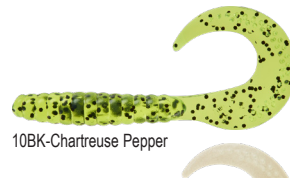

Platinum Curly Tail®

The Mister Twister® Platinum Curly Tail® produces a tight swimming profile for exceptional vibration. Individual rows of raised ribs on its tail utilizes hydrodynamics to produce a streamlined swimming action.

Offered in clear or core colors (bloodline), scented and available in 3½" and 4½" sizes, perfect for walleye and other gamefish!

AVAILABLE IN 3½" & 4½"

00P10-Cotton Candy/
Chartreuse Tail

0SRG10-Clear Red-Gold Flake/
Chartreuse Tail

108-Chartreuse/Orange Core

10BK-Chartreuse Pepper

1310-Grape/Chartreuse Tail

1BPOYS-Pearl Blue/Oyster Shell Tail

410-Purple/Chartreuse Tail

5BS1P-Sapphire Blue/Pearl Tail

0S12BK-Clear Silver Flake/
Lime Black Flake

018R-Clear/Green Red Flake

00RS0S-Clear Silver Flake/
Red Flake

10S3-Chartreuse Silver Flake/Black

06S - Clear/Neon Pink Silver Flake

01S-Clear/White Silver Flake

010S-Clear/Chart Flake

04RS-Clear/Purple Red Flake