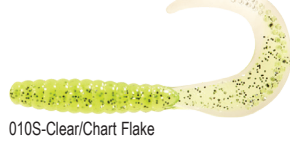

Offered in clear or core colors (bloodline), scented and available in 3½" and 4½" sizes, perfect for walleye and other gamefish!

AVAILABLE IN 3½" & 4½"

00P10-Cotton Candy/
Chartreuse Tail

0SRG10-Clear Red-Gold Flake/
Chartreuse Tail

108-Chartreuse/Orange Core

10BK-Chartreuse Pepper

1310-Grape/Chartreuse Tail

1BPOYS-Pearl Blue/Oyster Shell Tail

410-Purple/Chartreuse Tail

5BS1P-Sapphire Blue/Pearl Tail

0S12BK-Clear Silver Flake/
Lime Black Flake

018R-Clear/Green Red Flake

00RS0S-Clear Silver Flake/
Red Flake

10S3-Chartreuse Silver Flake/Black

06S - Clear/Neon Pink Silver Flake

01S-Clear/White Silver Flake

010S-Clear/Chart Flake

04RS-Clear/Purple Red Flake

08G-Clear/Goldfish

3½" Platinum Curly Tail® 12/resealable bag (bloodline colors)	Be sure to add the color code # after the stock #	Stock #	Price ea.
		35PCT12	\$6.09
4½" Platinum Curly Tail® 12/resealable bag (bloodline colors)	Be sure to add the color code # after the stock #	Stock #	Price ea.
		45PCT12	\$ 6.90