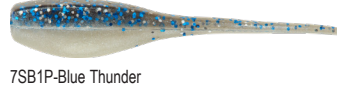

2 1/4" Sassy® Stingum

The Mister Twister 2 1/4 Sassy Stingum is made with a super soft formula that allows the lure to give off maximum action in the water. This life-like action is what can turn a slow day of fishing into a fishing frenzy in no time. The key to the Sassy Stingum is the flat spear-shaped tail design that can twitch and dance at even the slightest of movements, which fish see as an easy next meal.

NEW COLORS

2 1/4 Sassy Stingum	Stock #	Price
18/resealable bag	SS18	$4.10

Be sure to add the color code # after the stock #

Sassy® Stingum Flat Jigheads

1/24oz. Sassy Stingum Flat Jighead 8/pouch	Stock no. SJ248P	Price ea. $5.63
1/16oz. Sassy Stingum Flat Jighead 7/pouch	Stock no. SJ167P	Price ea. $5.63
1/8oz. Sassy Stingum Flat Jighead 6/pouch	Stock no. SJ186P	Price ea. $5.63
1/4oz. Sassy Stingum Flat Jighead 4/pouch	Stock no. SJ144P	Price ea. $5.63

Be sure to add the color code # after the stock #

4 Sizes Available

SICKLE HOOK DESIGN

Super sharp and allows for better hookups without losing fish

The Sassy Stingum Flat Jig Head is available in 1/4 oz., 1/8 oz., 1/16 oz., and 1/24 oz. sizes and is the latest in jig head design. Equipped with a sickle hook, these super sharp hooks were formulated with a curve in the hook that allows anglers to better hookup with fish, without the fish coming off the hook. Large 3D eyes are added to the pancake-shaped jig head to better match a baitfish's profile.