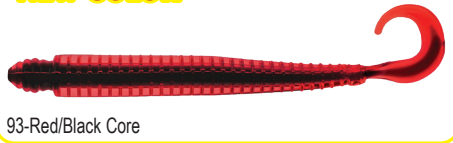

WALLEYE SERIES

4" Sassy[®] Swimmer

The Mister Twister 4" Sassy Swimmer is a ring style swim bait designed to entice even the most finicky of fish. The soft plastic formulation we use enhances the tail's swimming action without causing drag when used on a bladed jig, which allows no additional pressure on the blade's action. The Sassy Swimmer has proved that the Shakey Head, Tokyo Rig and drop shot techniques are all very productive, but this super versatile bait can also be used on a Jighead, weighted belly hook or under a spin Jighead.

4" Sassy Swimmer	Stock #	Price
8/resealable bag	4SSW8	\$ 5.22

Be sure to add the color code # after the stock #

101S-Neon Chartreuse

1PSF-White Pearl/Silver Flake

10S2-Chartreuse Flake/Yellow

910GG-Red/Chartreuse/Gold Flake

10BK-Chartreuse Pepper

61S-Neon Pink

108-Chartreuse/Orange Core

46L-Purple/Pink Laminate

WALLEYE SERIES

4" Ringworm

The 4" Ringworm is one of the most creative and versatile soft plastic baits ever created. Each individual ring on this worm vibrates and releases air bubbles that help grab the attention of any hungry walleye, smallmouth bass or largemouth bass. Add the iconic Curly Tail[®] to the equation and you have yourself a fish-catching machine!

4" Ringworm	Stock #	Price
10/resealable bag	4RW10	\$ 4.23

Be sure to add the color code # after the stock #

NEW COLOR

93-Red/Black Core

1-White

1PSF-White Pearl/Silver Flake

101S-Neon Chartreuse Flake

910GG-Red/Chartreuse/Gold Flake