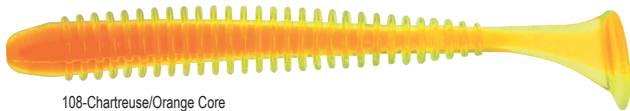

WALLEYE SERIES

4" Sassy[®] Swimmer

The Mister Twister 4" Sassy Swimmer is a ring style swim bait designed to entice even the most finicky of fish. The soft plastic formulation we use enhances the tail's swimming action without causing drag when used on a bladed jig, which allows no additional pressure on the blade's action. The Sassy Swimmer has proved that the Shakey Head, Tokyo Rig and drop shot techniques are all very productive, but this super versatile bait can also be used on a Jighead, weighted belly hook or under a spin Jighead.

4" Sassy Swimmer	Stock #	Price
8/resealable bag	4SSW8	\$ 5.22

Be sure to add the color code # after the stock #

101S-Neon Chartreuse

1PSF-White Pearl/Silver Flake

10S2-Chartreuse Flake/Yellow

910GG-Red/Chartreuse/Gold Flake

10BK-Chartreuse Pepper

61S-Neon Pink

108-Chartreuse/Orange Core

46L-Purple/Pink Laminate

WALLEYE SERIES

4" Ringworm

The 4" Ringworm is one of the most creative and versatile soft plastic baits ever created. Each individual ring on this worm vibrates and releases air bubbles that help grab the attention of any hungry walleye, smallmouth bass or largemouth bass. Add the iconic Curly Tail[®] to the equation and you have yourself a fish-catching machine!

4" Ringworm	Stock #	Price
10/resealable bag	4RW10	\$ 4.23

Be sure to add the color code # after the stock #

NEW COLOR

93-Red/Black Core

1-White

1PSF-White Pearl/Silver Flake

101S-Neon Chartreuse Flake

910GG-Red/Chartreuse/Gold Flake