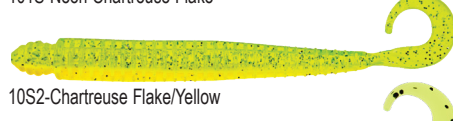

WALLEYE SERIES

4" Sassy[®] Swimmer

The Mister Twister 4" Sassy Swimmer is a ring style swim bait designed to entice even the most finicky of fish. The soft plastic formulation we use enhances the tail's swimming action without causing drag when used on a bladed jig, which allows no additional pressure on the blade's action. The Sassy Swimmer has proved that the Shakey Head, Tokyo Rig and drop shot techniques are all very productive, but this super versatile bait can also be used on a Jighead, weighted belly hook or under a spin Jighead.

10BK-Chartreuse Pepper

61S-Neon Pink

108-Chartreuse/Orange Core

46L-Purple/Pink Laminate

WALLEYE SERIES

4" Ringworm

The 4" Ringworm is one of the most creative and versatile soft plastic baits ever created. Each individual ring on this worm vibrates and releases air bubbles that help grab the attention of any hungry walleye, smallmouth bass or largemouth bass. Add the iconic Curly Tail[®] to the equation and you have yourself a fish-catching machine!

4" Ringworm	Stock #	Price
10/resealable bag	4RW10	\$ 4.23

Be sure to add the color code # after the stock #

NEW COLOR

93-Red/Black Core

1-White

1PSF-White Pearl/Silver Flake

101S-Neon Chartreuse Flake

910GG-Red/Chartreuse/Gold Flake

1BPOYS-Pearl Blue/Oyster Shell Tail

10S2-Chartreuse Flake/Yellow

108-Chartreuse/Orange Core

0SF-Clear/Silver Flake

10BK-Chartreuse Pepper

61S-Neon Pink Flake

0RSB10-Clear/RSB Flake/Chartreuse Tail

00P10-Cotton Candy/Chartreuse Tail