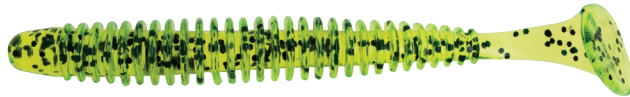

WALLEYE SERIES

4" Sassy[®] Swimmer

The Mister Twister 4" Sassy Swimmer is a ring style swim bait designed to entice even the most finicky of fish. The soft plastic formulation we use enhances the tail's swimming action without causing drag when used on a bladed jig, which allows no additional pressure on the blade's action. The Sassy Swimmer has proved that the Shakey Head, Tokyo Rig and drop shot techniques are all very productive, but this super versatile bait can also be used on a Jighead, weighted belly hook or under a spin Jighead.

4" Sassy Swimmer	Stock #	Price
8/resealable bag	4SSW8	\$ 5.22

Be sure to add the color code # after the stock #

101S-Neon Chartreuse

1PSF-White Pearl/Silver Flake

10S2-Chartreuse Flake/Yellow

910GG-Red/Chartreuse/Gold Flake

10BK-Chartreuse Pepper

61S-Neon Pink

108-Chartreuse/Orange Core

46L-Purple/Pink Laminate

WALLEYE SERIES

4" Ringworm

The 4" Ringworm is one of the most creative and versatile soft plastic baits ever created. Each individual ring on this worm vibrates and releases air bubbles that help grab the attention of any hungry walleye, smallmouth bass or largemouth bass. Add the iconic Curly Tail[®] to the equation and you have yourself a fish-catching machine!

4" Ringworm	Stock #	Price
10/resealable bag	4RW10	\$ 4.23

Be sure to add the color code # after the stock #

NEW COLOR

93-Red/Black Core

1-White

1PSF-White Pearl/Silver Flake

101S-Neon Chartreuse Flake

910GG-Red/Chartreuse/Gold Flake