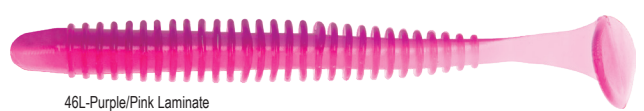

WALLEYE SERIES

4" Sassy[®] Swimmer

The Mister Twister 4" Sassy Swimmer is a ring style swim bait designed to entice even the most finicky of fish. The soft plastic formulation we use enhances the tail's swimming action without causing drag when used on a bladed jig, which allows no additional pressure on the blade's action. The Sassy Swimmer has proved that the Shakey Head, Tokyo Rig and drop shot techniques are all very productive, but this super versatile bait can also be used on a Jighead, weighted belly hook or under a spin Jighead.

4" Sassy Swimmer	Stock #	Price
8/resealable bag	4SSW8	\$ 5.22

Be sure to add the color code # after the stock #

101S-Neon Chartreuse

1PSF-White Pearl/Silver Flake

10S2-Chartreuse Flake/Yellow

910GG-Red/Chartreuse/Gold Flake

10BK-Chartreuse Pepper

61S-Neon Pink

108-Chartreuse/Orange Core

46L-Purple/Pink Laminate

WALLEYE SERIES

4" Ringworm

The 4" Ringworm is one of the most creative and versatile soft plastic baits ever created. Each individual ring on this worm vibrates and releases air bubbles that help grab the attention of any hungry walleye, smallmouth bass or largemouth bass. Add the iconic Curly Tail[®] to the equation and you have yourself a fish-catching machine!

4" Ringworm	Stock #	Price
10/resealable bag	4RW10	\$ 4.23

Be sure to add the color code # after the stock #

NEW COLOR

93-Red/Black Core

1-White

1PSF-White Pearl/Silver Flake

101S-Neon Chartreuse Flake

910GG-Red/Chartreuse/Gold Flake