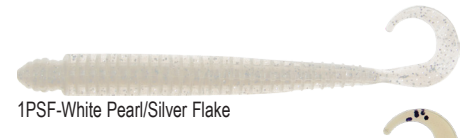

WALLEYE SERIES

4" Sassy[®] Swimmer

The Mister Twister 4" Sassy Swimmer is a ring style swim bait designed to entice even the most finicky of fish. The soft plastic formulation we use enhances the tail's swimming action without causing drag when used on a bladed jig, which allows no additional pressure on the blade's action. The Sassy Swimmer has proved that the Shakey Head, Tokyo Rig and drop shot techniques are all very productive, but this super versatile bait can also be used on a Jighead, weighted belly hook or under a spin Jighead.

10BK-Chartreuse Pepper

61S-Neon Pink

108-Chartreuse/Orange Core

46L-Purple/Pink Laminate

WALLEYE SERIES

4" Ringworm

The 4" Ringworm is one of the most creative and versatile soft plastic baits ever created. Each individual ring on this worm vibrates and releases air bubbles that help grab the attention of any hungry walleye, smallmouth bass or largemouth bass. Add the iconic Curly Tail[®] to the equation and you have yourself a fish-catching machine!

4" Ringworm	Stock #	Price
10/resealable bag	4RW10	\$ 4.23

Be sure to add the color code # after the stock #

NEW COLOR

93-Red/Black Core

1-White

1PSF-White Pearl/Silver Flake

101S-Neon Chartreuse Flake

910GG-Red/Chartreuse/Gold Flake

1BPOYS-Pearl Blue/Oyster Shell Tail

10S2-Chartreuse Flake/Yellow

108-Chartreuse/Orange Core

0SF-Clear/Silver Flake

10BK-Chartreuse Pepper

61S-Neon Pink Flake

0RSB10-Clear/RSB Flake/Chartreuse Tail

00P10-Cotton Candy/Chartreuse Tail