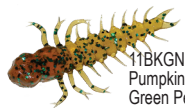

6 1/2" Tri-Alive® Nightcrawler

Mister Twister's Tri-Alive® Nightcrawler is a straight tail worm with a slender profile and soft formulation for intense action. Its gliding movement on the fall offers a superior wacky rig presentation. It is excellent for both pre and post spawn conditions. It comes in 19, three-layer color combinations.

14BKG4-Light Watermelon/Purple Vein

195-Chocolate/Blue Neon

19RS5-Black Neon/Blue Vein

3RS9-Black/Red Vein

6S5-Morning Dawn

7BKGG-Lightning Shad

7BKS4-Grape Thunder

AYU-Ayu

CRS4-Oxblood/Red Flake

JB10-June'Treuse

RBP-Copperhead Red/Purple Flake

6 1/2" Tri-Alive® Nightcrawler
10/resealable bag

Stock #
TA65NC10

Price
\$6.14

Be sure to add the color code # after the stock #

2 3/4" TwisterMite

3RS-Black Neon

14BK Watermelon Seed

11BKGN Pumpkin Green Pepper

11BKS Pumpkin Pepper

7BKGC-Goby (Smoke/black, gold, copper flake)

24-Natural

3-Black

14RBK Watermelon Red