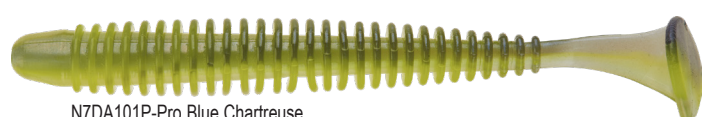

30S5-Penetration Flash

N7DA101P-Pro Blue Chartreuse

3GB7BS0P-Bluegill Flash

S520S-Sexy Flash Shad

Sassy Shad®

Shad is the one bait fish that most fresh and salt water game fish seek as a food source, and the original Mister Twister® Sassy Shad® is the closest imitation of this classic bait fish. It will out produce any other shad-type lures. Its classic tail design and supple body give the Sassy Shad® the natural shad action big game fish can't resist.