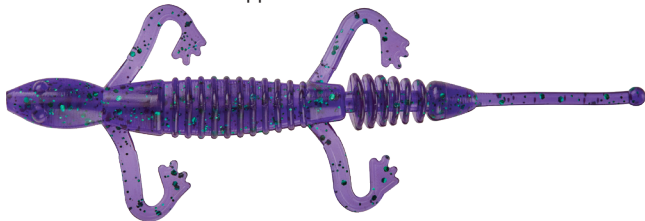

13GNS - Junebug