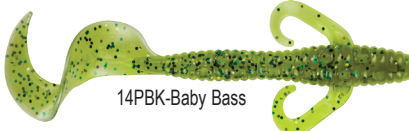

13RGNS
-Junebug Red

14PBK-Baby Bass

3RS-Black Neon

4" Flip'n OUT

A great flip'n bait with a soft, sturdy, compact, ribbed body and paddle appendages for maximum water displacement to help bass find an easy meal in thick cover. Its two longer claw-like paddles and Mister Twister® Curly Tail® legs generate a lifelike, fleeing motion that's irresistible. The body's recessed centerline creates perfect hook placement.

What's one feature setting this bait apart? The body's smooth, scaled finish on one side, and deep, textured ribs on the other. By rigging the 4" Flip'n OUT with the hook on the smooth side the lure will fall a little faster than if rigged on the ribbed side. Testing revealed a 17% difference in fall rate between the two rigging options!