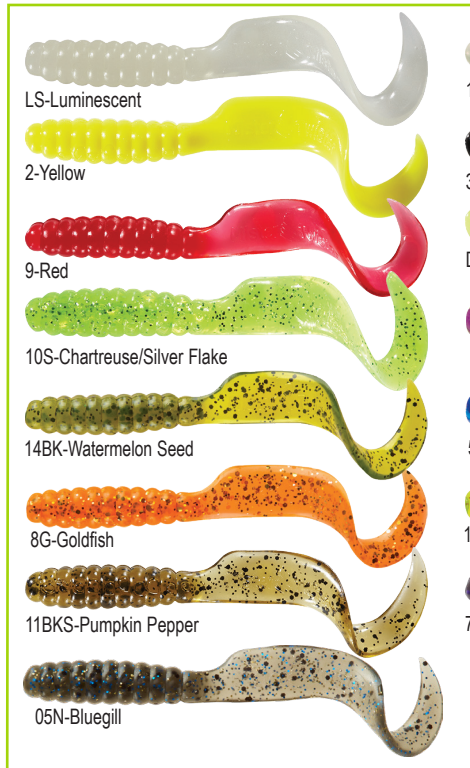

Be sure to add the color code # after the stock #

2" Teenie™ Curly Tail & 3" Meeny™ Curly Tail

Solid & Flake Colors (SF)	2-Yellow	1P-White Pearl	8-Orange	9R-Rocket Red	
	10-Chartreuse	3-Black	1-White	LS-Luminescent	
	DA10-Milktreuse	4-Purple	6-Pink	11BKS-Pumpkin Pepper	
	11BGN-Pumpkin Green	10RS-Chartreuse/Red Flake	13GNS-Junebug	7S-Smoke Flake	
	1BPS-Shiny Pearl	20RS-Motor Oil/Red Flake	14BK-Watermelon Seed	74S-Smoke Purple Flake	
	8G-Goldfish	14BBG-Watermelon/Blue, Black, Gold Flake	10S-Chartreuse/Silver Flake	05N-Bluegill	
	Multicolor Bloodline (O)	16-White/Firetail	091S-Neon Red Flake	101S-Neon Chartreuse Flake	61S-Neon Pink Flake
		51S-Neon Blue Flake	90S-Opaque Red/Clear Flake Tail	091-Opaque Red/White Tail	122BK-Lime/Black Flake/Yellow Tail
310P-Black/Chartreuse Pearl Tail		2410BK-Carolina Pumpkin/Chartreuse Tail	198-Brown/Orange Tail	108-Chartreuse/Orange Core	
93-Red/Black Line		143-Chartreuse/Black Line	03-Clear/Black Core		
			<i>*Only available in 2" Teenie</i>		

THE "ORIGINAL" CURLY TAIL® GRUBS

4" & 6" Twister® Tails

NEW COLOR

BLOODLINE SERIES (0)
101S - Neon Chartreuse Flake

NEW COLOR

BLOODLINE SERIES (0)
61S - Neon Pink Flake

NEW COLOR

SOLID COLOR (SF)
6 - Pink