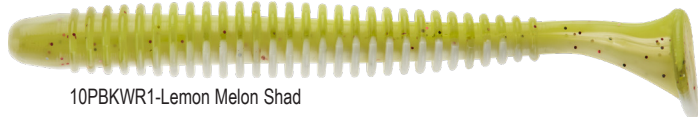

010P50HS-Chartreuse Shad