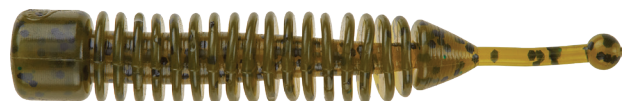

Featuring our most popular bass colors, the 3" NED Ringer features a soft formulated straight tail design that has a small ball at the end of the tail. It is paired with a ringed body style to offer the ultimate NED rig lure. As you jig the lure in the water, each individual ring vibrates and releases air bubbles while the ball on the end of the tail dances and twitches at the slightest of movements.

3" NED Ringer	Stock #	Price
8/resealable bag	3NR8	$5.51
Be sure to add the color code # after the stock #		

15BK - Green Pumpkin