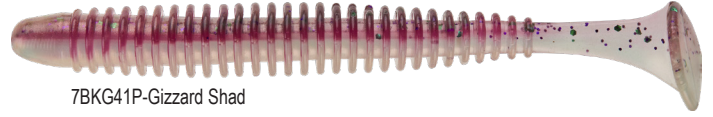

4" Tri-Com Sassy Swimmer	Stock #	Price
8/resealable bag	4TCSW8	\$5.10
Be sure to add the color code # after the stock #		

010P50HS-Chartreuse Shad

7BBGP6P1P-Baitfish

10PBKWR1-Lemon Melon Shad

7BKG41P-Gizzard Shad