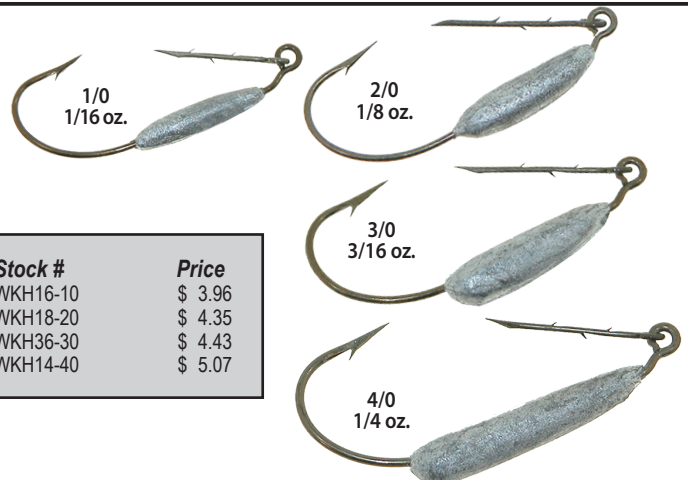

hooks shown actual size

KEEPER™ WORM HOOK	Size	Stock #	Price
5 bronze hooks/pouch	M4	KH5-M4	\$3.74
5 bronze hooks/pouch	M2	KH5-M2	\$3.74
5 bronze hooks/pouch	1/0	KH5-1/0	\$3.74
5 bronze hooks/pouch	2/0	KH5-2/0	\$3.74
5 bronze hooks/pouch	3/0	KH5-3/0	\$3.74
5 bronze hooks/pouch	4/0	KH5-4/0	\$3.74
5 bronze hooks/pouch	5/0	KH5-5/0	\$3.74

RED Keeper™ Worm Hooks

hooks shown actual size

RED Keeper™ Worm Hooks are only available in the style & sizes shown.

RED KEEPER™ WORM HOOK
7/pouch Stock # RKH7
Sizes 1/0, 2/0, 3/0, 4/0, 5/0
Price \$4.34

Weighted Keeper™ Worm Hooks

hooks shown actual size

WEIGHTED KEEPER™ WORM HOOK	Size	Stock #	Price
4 bronze weighted hooks/pouch	1/16 oz. 1/0 hook	WKH16-10	\$ 3.96
4 bronze weighted hooks/pouch	1/8 oz. 2/0 hook	WKH18-20	\$ 4.35
4 bronze weighted hooks/pouch	3/16 oz. 3/0 hook	WKH36-30	\$ 4.43
4 bronze weighted hooks/pouch	1/4 oz. 4/0 hook	WKH14-40	\$ 5.07