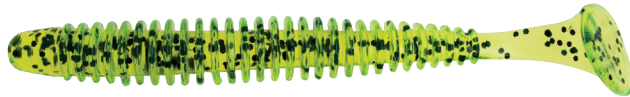

4" Sassy[®] Swimmer

The Mister Twister 4" Sassy Swimmer is a ring style swim bait designed to entice even the most finicky of fish. The soft plastic formulation we use enhances the tail's swimming action without causing drag when used on a bladed jig, which allows no additional pressure on the blade's action. The Sassy Swimmer has proved that the Shakey Head, Tokyo Rig and drop shot techniques are all very productive, but this super versatile bait can also be used on a Jighead, weighted belly hook or under a spin Jighead.

4" Sassy Swimmer	Stock #	Price
8/resealable bag	4SSW8	\$ 5.22

Be sure to add the color code # after the stock #

101S-Neon Chartreuse

1PSF-White Pearl/Silver Flake

10S2-Chartreuse Flake/Yellow

910GG-Red/Chartreuse/Gold Flake

10BK-Chartreuse Pepper

61S-Neon Pink

108-Chartreuse/Orange Core

46L-Purple/Pink Laminate

WALLEYE SERIES

4" Ringworm

The 4" Ringworm is one of the most creative and versatile soft plastic baits ever created. Each individual ring on this worm vibrates and releases air bubbles that help grab the attention of any hungry walleye, smallmouth bass or largemouth bass. Add the iconic Curly Tail[®] to the equation and you have yourself a fish-catching machine!