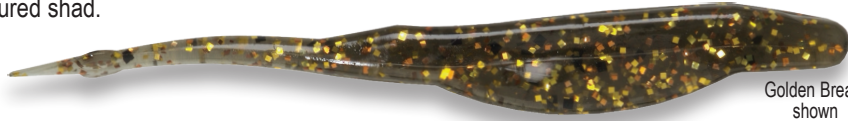

310-
Black/Chartreuse

14BK-
Watermelon Seed

15BK-Green Pumpkin

74S-Smoke/
Purple Flake

5" RT Slug

The EXUDE™ 5" RT Slug features a lifelike body with a belly hook slot that hides the hook for better hookups and a weedless presentation. Fish the EXUDE™ RT Slug on an offset hook. Its frantic darting and gliding motion simulates an injured shad. Plus, the EXUDE™ formulation delivers a fleshy, real feel and natural taste. This shad imitation releases scents and stimulants, just like a real injured shad.