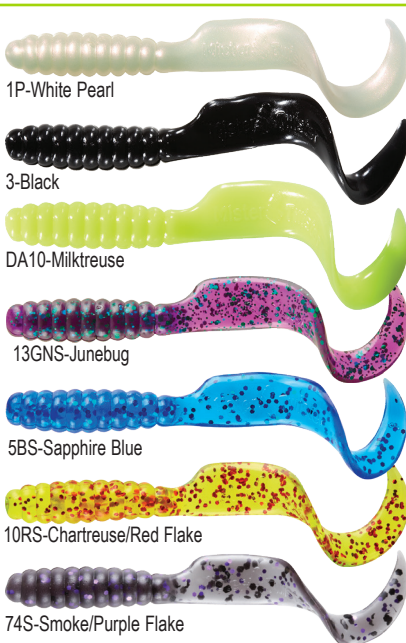

Be sure to add the color code # after the stock #

2" Teenie™ Curly Tail & 3" Meeny™ Curly Tail

Solid & Flake Colors (SF)	2-Yellow	1P-White Pearl	8-Orange	9R-Rocket Red	
	10-Chartreuse	3-Black	1-White	LS-Luminescent	
	DA10-Milktreuse	4-Purple	6-Pink	11BKS-Pumpkin Pepper	
	11BGN-Pumpkin Green	10RS-Chartreuse/Red Flake	13GNS-Junebug	7S-Smoke Flake	
	1BPS-Shiny Pearl	20RS-Motor Oil/Red Flake	14BK-Watermelon Seed	74S-Smoke Purple Flake	
	8G-Goldfish	14BBG-Watermelon/Blue, Black, Gold Flake	10S-Chartreuse/Silver Flake	05N-Bluegill	
	Multicolor Bloodline (O)	16-White/Firetail	091S-Neon Red Flake	101S-Neon Chartreuse Flake	61S-Neon Pink Flake
		51S-Neon Blue Flake	90S-Opaque Red/Clear Flake Tail	091-Opaque Red/White Tail	122BK-Lime/Black Flake/Yellow Tail
310P-Black/Chartreuse Pearl Tail		2410BK-Carolina Pumpkin/Chartreuse Tail	198-Brown/Orange Tail	108-Chartreuse/Orange Core	
93-Red/Black Line		143-Chartreuse/Black Line	03-Clear/Black Core		
			<i>*Only available in 2" Teenie</i>		

THE "ORIGINAL" CURLY TAIL® GRUBS

4" & 6" Twister® Tails

NEW COLOR

BLOODLINE SERIES (0)
101S - Neon Chartreuse Flake

NEW COLOR

BLOODLINE SERIES (0)
61S - Neon Pink Flake

NEW COLOR

SOLID COLOR (SF)
6 - Pink

LS-Luminescent

2-Yellow

9-Red

10S-Chartreuse/Silver Flake

14BK-Watermelon Seed

8G-Goldfish

11BKS-Pumpkin Pepper

05N-Bluegill

1P-White Pearl

3-Black

DA10-Milktreuse

13GNS-Junebug

5BS-Sapphire Blue

10RS-Chartreuse/Red Flake

74S-Smoke/Purple Flake

1-White