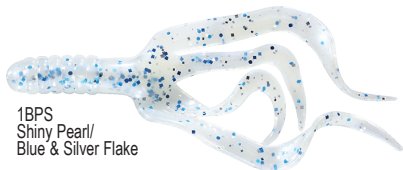

14RS
Watermelon/
Red & Silver Flake