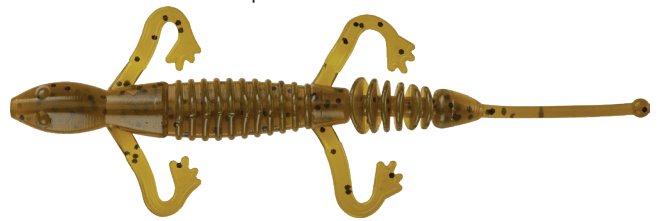

4" Ringworm SI (Salt Infused)	Stock #	Price
15/resealable bag	4RWS15	\$4.64

Be sure to add the color code # after the stock #

5" Ringed Lizard

Green Pumpkin
Blue shown

The all new 5" Ringed Lizard features a soft formulated ringed body style with curly tail arms and an ultra-flexible straight tail design that has a small ball at the end of the tail. The Ringed Lizard can be used in practically any situation and is perfect for any rig that you use for soft plastic fishing. As you jig the lure in the water, the slightest of movements cause the curly tail arms to actively swim and allows the tail to dance and twitch with ease, while each individual ring of the body vibrates and releases air bubbles.

14RPG - Sprayed Grass

10BK - Chartreuse Pepper

15BBK - Green Pumpkin Blue

13GNS - Junebug

15BK - Green Pumpkin

14PGNS - Watermelon Candy

24BK09F - Carolina Pumpkin/Methiolate Tail

14RBK - Watermelon Red

N39 - Red Shad

3" NED Ringer

Featuring our most popular bass colors, the 3" NED Ringer features a soft formulated straight tail design that has a small ball at the end of the tail. It is paired with a ringed body style to offer the ultimate NED rig lure. As you jig the lure in the water, each individual ring vibrates and releases air bubbles while the ball on the end of the tail dances and twitches at the slightest of movements.

310SF - Black/Chartreuse Silver Flake

810B - Cajun Cricket

HBB0R - Mayfly

N126BS - Electric Chicken

3 1/2" Poc'it Craw

With a natural crawfish profile, Mister Twister's 3 1/2" Poc'it Craw draws aggressive strikes. Perfect for Texas-rigging, plus makes a great jig trailer.