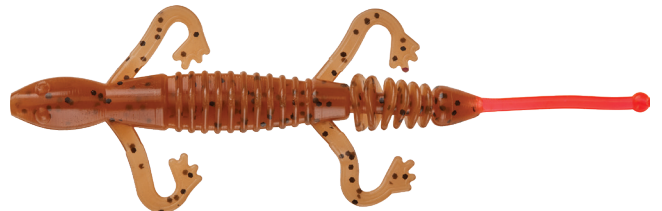

24BK09F - Carolina Pumpkin/Methiolate Tail