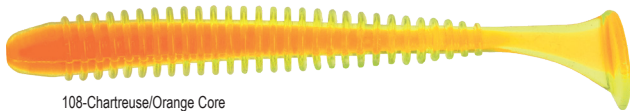

4" Sassy[®] Swimmer

The Mister Twister 4" Sassy Swimmer is a ring style swim bait designed to entice even the most finicky of fish. The soft plastic formulation we use enhances the tail's swimming action without causing drag when used on a bladed jig, which allows no additional pressure on the blade's action. The Sassy Swimmer has proved that the Shakey Head, Tokyo Rig and drop shot techniques are all very productive, but this super versatile bait can also be used on a Jighead, weighted belly hook or under a spin Jighead.

4" Sassy Swimmer	Stock #	Price
8/resealable bag	4SSW8	\$ 5.22

Be sure to add the color code # after the stock #

101S-Neon Chartreuse

1PSF-White Pearl/Silver Flake

10S2-Chartreuse Flake/Yellow

910GG-Red/Chartreuse/Gold Flake

10BK-Chartreuse Pepper

61S-Neon Pink

108-Chartreuse/Orange Core

46L-Purple/Pink Laminate

WALLEYE SERIES

4" Ringworm

The 4" Ringworm is one of the most creative and versatile soft plastic baits ever created. Each individual ring on this worm vibrates and releases air bubbles that help grab the attention of any hungry walleye, smallmouth bass or largemouth bass. Add the iconic Curly Tail[®] to the equation and you have yourself a fish-catching machine!