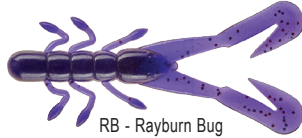

4" Buzz Bug

Okeechobee
Craw
shown

Add the Mister Twister® BUZZ Bug to your bass fishing arsenal. This versatile swim craw provides maximum action and vibration making it an excellent choice for skirted lures, Texas rigging and fishing weightless.

The 4" BUZZ Bug's tough, thick body makes it an ideal choice for punching and flipping with extra-wide gap hooks. Its long craws extend beyond skirted jigs to produce a consistent swimming action on a steady retrieve or when fished fast.

14RPG - Sprayed Grass

9BS - Plum

15RSP - Fork Special

SAS
- South Africa Special

5BS - Sapphire Blue

RB - Rayburn Bug

15BBK
- Green Pumpkin Blue

3RS - Black Neon