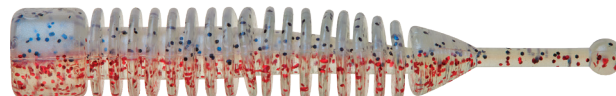

N310 - Black/Chartreuse

14RPG - Sprayed Grass

9BGN - Red Bug

158BK - Watermelon Crawfish

14PBK - Baby Bass

3" Slab Ringer

Featuring our most popular crappie colors. As you jig the lure in the water, each individual ring vibrates and releases air bubbles while the ball on the end of the tail dances and twitches at the slightest of movements. For best results, rig the Slab Ringer on a Sassy Stingum Flat Jighead or Round Jighead.

3" Slab Ringer	Stock #	Price
8/resealable bag	3SR8	\$5.51
Be sure to add the color code # after the stock #		

10BG12 - Key Lime Pie

10BK - Chartreuse Pepper

1PBBK - Monkey Juice

7SB1P - Blue Thunder

410SF - Gum Drop

310SF - Black/Chartreuse Silver Flake

810B - Cajun Cricket

HBB0R - Mayfly

N126BS - Electric Chicken

3 1/2" Poc'it Craw

With a natural crawfish profile, Mister Twister's 3 1/2" Poc'it Craw draws aggressive strikes. Perfect for Texas-rigging, plus makes a great jig trailer.