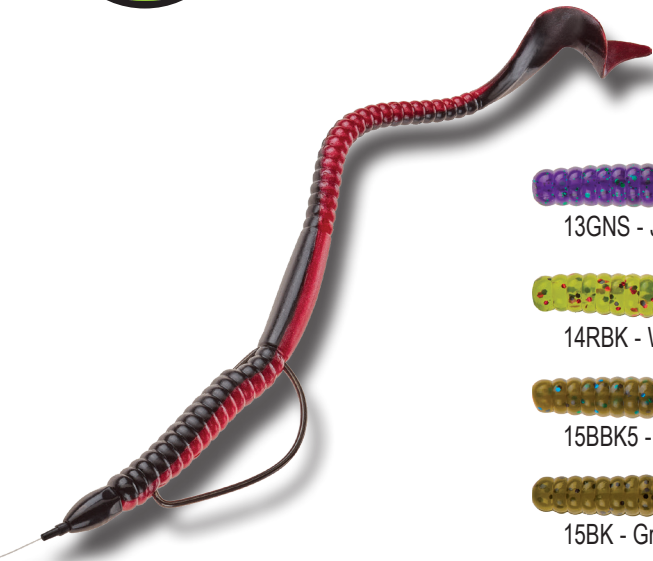

The 4" BUZZ Bug's tough, thick body makes it an ideal choice for punching and flipping with extra-wide gap hooks. Its long craws extend beyond skirted jigs to produce a consistent swimming action on a steady retrieve or when fished fast.

9GNS - Cranapple

13GNS - Junebug

14RBK
- Watermelon Red

13RGNS
- Junebug Red

14RPGNS
- Watermelon Candy Red

Chris
Opper

4" BUZZ Bug	Stock #	Price
10/resealable bag	4BB10	\$6.54

Be sure to add the color code # after the stock #

Colin
Toneys

Mag 8" BUZZ Worm

MAG 8" BUZZ Worm	Stock #	Price
10/resealable bag	M8BW10	\$8.04
Be sure to add the color code # after the stock #		

Mister Twister's Mag 8" BUZZ Worm and the Mag 12" BUZZ Worm, are big bass worms with a tail designed to provide maximum action and vibration while fishing structure. They can be extremely effective at getting bit when you flip the lure into the water and let it fall. Both worms work great for targeting bass on structure such as ledges, reeds and brush piles in deeper water. It is exceptional for flipping, Carolina rigging and Texas rigging on either a 5/0, 6/0 or 7/0 hook.

14BK9RS - Texas Red

N34 - Tequilla

Hang 10!

This 10" worm has an extra-wide Mister Twister® ribbon tail that produces an enticing, swimming motion which results in merciless attacks from convinced bass. As you've probably heard, big baits catch big fish.