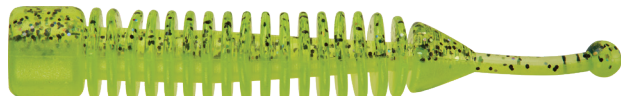

10BG12 - Key Lime Pie