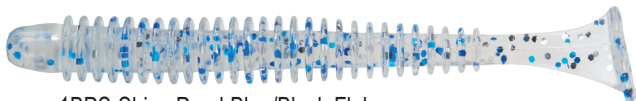

SWIM JIG
Pumpkin Black & Orange Flake Sassy Trailer shown

1-White

10S-Chartreuse/Silver Flake

1P-White Pearl

14BK-Watermelon Seed

1BPS-Shiny Pearl Blue/Black Flake

15BK-Green Pumpkin

3BS-Black Blue Flake