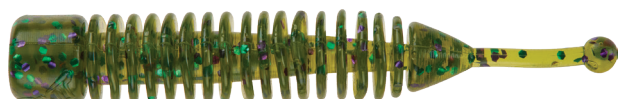

14PGNS - Watermelon Candy