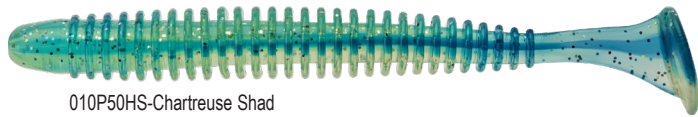

4" Tri-Com Sassy® Swimmer

The Mister Twister 4" Tri-Com Sassy Swimmer is a ring style swim bait designed to entice even the most finicky of fish. The soft plastic formulation we use enhances the tail's swimming action without causing drag when used on a bladed jig, which allows no additional pressure on the blade's action. The Sassy Swimmer has proved during testing that the Shakey Head, Tokyo Rig and drop shot techniques are all very productive, but this super versatile bait can also be used on a Jighead, weighted belly hook or under a spin Jighead. The Sassy Swimmer also makes for a great trailer application on spinner baits, swim jigs or chatter bait style lures.

4" Tri-Com Sassy Swimmer	Stock #	Price
8/resealable bag	4TCSW8	$5.10
Be sure to add the color code # after the stock #