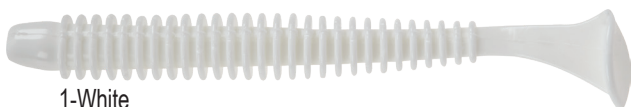

4" Sassy® Trailer

The NEW 4" Sassy Trailer was requested from our Pro Staff in colors that will match up to their favorite lures..... spinnerbaits, buzz baits, swim jigs, and bladed jigs. The slim profile doesn't interfere with the hook set and it's swimming action helps entice aggressive strikes. You can even cut down the Sassy Trailer for a Ned Head presentation!

1-White

4" Sassy Trailer	Stock #	Price
10/resealable bag	4SST10	$4.43
Be sure to add the color code # after the stock #		

Lures provided by T&J Lures LLC - Donaldsonville, LA