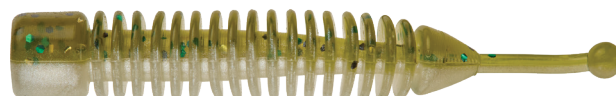

N310 - Black/Chartreuse

14RPG - Sprayed Grass

9BGN - Red Bug

158BK - Watermelon Crawfish

14PBK - Baby Bass

3" Slab Ringer

Featuring our most popular crappie colors. As you jig the lure in the water, each individual ring vibrates and releases air bubbles while the ball on the end of the tail dances and twitches at the slightest of movements. For best results, rig the Slab Ringer on a Sassy Stingum Flat Jighead or Round Jighead.