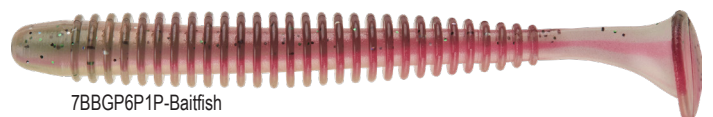

4" Tri-Com Sassy® Swimmer

The Mister Twister 4" Tri-Com Sassy Swimmer is a ring style swim bait designed to entice even the most finicky of fish. The soft plastic formulation we use enhances the tail's swimming action without causing drag when used on a bladed jig, which allows no additional pressure on the blade's action. The Sassy Swimmer has proved during testing that the Shakey Head, Tokyo Rig and drop shot techniques are all very productive, but this super versatile bait can also be used on a Jighead, weighted belly hook or under a spin Jighead. The Sassy Swimmer also makes for a great trailer application on spinner baits, swim jigs or chatter bait style lures.

4" Tri-Com Sassy Swimmer	Stock #	Price
8/resealable bag	4TCSW8	$5.10
Be sure to add the color code # after the stock #