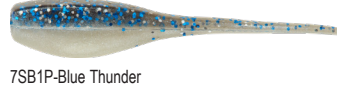

2 1/4" Sassy® Stingum

The Mister Twister 2 1/4 Sassy Stingum is made with a super soft formula that allows the lure to give off maximum action in the water. This life-like action is what can turn a slow day of fishing into a fishing frenzy in no time. The key to the Sassy Stingum is the flat spear-shaped tail design that can twitch and dance at even the slightest of movements, which fish see as an easy next meal.

NEW COLORS

2 1/4 Sassy Stingum	Stock #	Price
18/resealable bag	SS18	$4.10
Be sure to add the color code # after the stock #		

Sassy® Stingum Flat Jigheads

1/24oz. Sassy Stingum Flat Jighead 8/pouch	Stock no. SJ248P	Price ea. $5.63
1/16oz. Sassy Stingum Flat Jighead 7/pouch	Stock no. SJ167P	Price ea. $5.63
1/8oz. Sassy Stingum Flat Jighead 6/pouch	Stock no. SJ186P	Price ea. $5.63
1/4oz. Sassy Stingum Flat Jighead 4/pouch	Stock no. SJ144P	Price ea. $5.63

Be sure to add the color code # after the stock #

4 Sizes Available

SICKLE HOOK DESIGN

Super sharp and allows for better hookups without losing fish

The Sassy Stingum Flat Jig Head is available in 1/4 oz., 1/8 oz., 1/16 oz., and 1/24 oz. sizes and is the latest in jig head design. Equipped with a sickle hook, these super sharp hooks were formulated with a curve in the hook that allows anglers to better hookup with fish, without the fish coming off the hook. Large 3D eyes are added to the pancake-shaped jig head to better match a baitfish's profile.