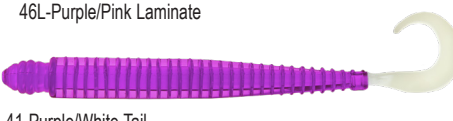

1BPOYS-Pearl Blue/Oyster Shell Tail

10S2-Chartreuse Flake/Yellow

108-Chartreuse/Orange Core

0SF-Clear/Silver Flake

10BK-Chartreuse Pepper

61S-Neon Pink Flake

0RSB10-Clear/RSB Flake/Chartreuse Tail

00P10-Cotton Candy/Chartreuse Tail