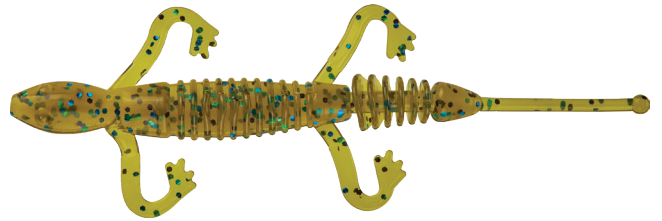

15BBK - Green Pumpkin Blue