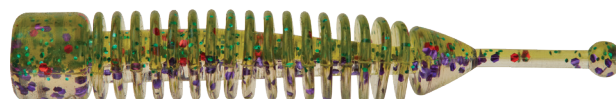

N39 - Red Shad

3" NED Ringer

Featuring our most popular bass colors, the 3" NED Ringer features a soft formulated straight tail design that has a small ball at the end of the tail. It is paired with a ringed body style to offer the ultimate NED rig lure. As you jig the lure in the water, each individual ring vibrates and releases air bubbles while the ball on the end of the tail dances and twitches at the slightest of movements.

3" NED Ringer	Stock #	Price
8/resealable bag	3NR8	\$5.51
Be sure to add the color code # after the stock #		

15BK - Green Pumpkin

14PGNS - Watermelon Candy

14RBK - Watermelon Red

3BS - Black/Blue Flake

13GNS - Junebug

N310 - Black/Chartreuse

14RPG - Sprayed Grass

9BGN - Red Bug

158BK - Watermelon Crawfish

14PBK - Baby Bass

3" Slab Ringer

Featuring our most popular crappie colors. As you jig the lure in the water, each individual ring vibrates and releases air bubbles while the ball on the end of the tail dances and twitches at the slightest of movements. For best results, rig the Slab Ringer on a Sassy Stingum Flat Jighead or Round Jighead.