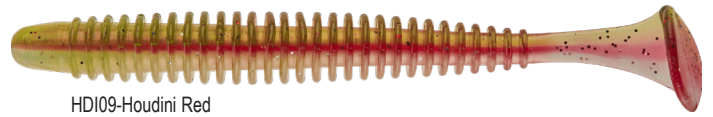

DG0GBWR-California 420 Flash