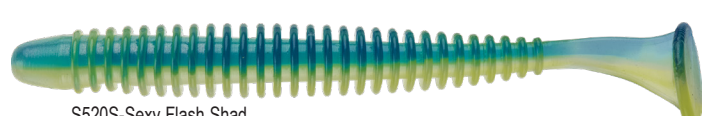

30S5-Penetration Flash

N7DA101P-Pro Blue Chartreuse

3GB7BS0P-Bluegill Flash

S520S-Sexy Flash Shad

Sassy Shad®

Shad is the one bait fish that most fresh and salt water game fish seek as a food source, and the original Mister Twister® Sassy Shad® is the closest imitation of this classic bait fish. It will out produce any other shad-type lures. Its classic tail design and supple body give the Sassy Shad® the natural shad action big game fish can't resist.