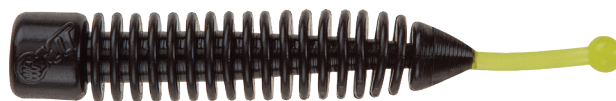

N39 - Red Shad

3" NED Ringer

Featuring our most popular bass colors, the 3" NED Ringer features a soft formulated straight tail design that has a small ball at the end of the tail. It is paired with a ringed body style to offer the ultimate NED rig lure. As you jig the lure in the water, each individual ring vibrates and releases air bubbles while the ball on the end of the tail dances and twitches at the slightest of movements.

3" NED Ringer	Stock #	Price
8/resealable bag	3NR8	\$5.51
Be sure to add the color code # after the stock #		

15BK - Green Pumpkin

14PGNS - Watermelon Candy

14RBK - Watermelon Red

3BS - Black/Blue Flake

13GNS - Junebug

N310 - Black/Chartreuse

14RPG - Sprayed Grass

9BGN - Red Bug

158BK - Watermelon Crawfish

14PBK - Baby Bass

3" Slab Ringer

Featuring our most popular crappie colors. As you jig the lure in the water, each individual ring vibrates and releases air bubbles while the ball on the end of the tail dances and twitches at the slightest of movements. For best results, rig the Slab Ringer on a Sassy Stingum Flat Jighead or Round Jighead.