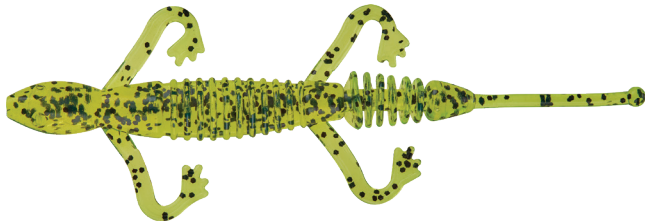

10BK - Chartreuse Pepper