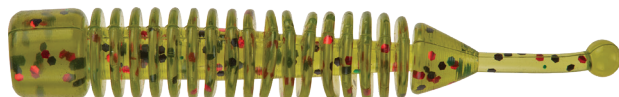

N39 - Red Shad

3" NED Ringer

Featuring our most popular bass colors, the 3" NED Ringer features a soft formulated straight tail design that has a small ball at the end of the tail. It is paired with a ringed body style to offer the ultimate NED rig lure. As you jig the lure in the water, each individual ring vibrates and releases air bubbles while the ball on the end of the tail dances and twitches at the slightest of movements.

3" NED Ringer	Stock #	Price
8/resealable bag	3NR8	\$5.51
Be sure to add the color code # after the stock #		

15BK - Green Pumpkin

14PGNS - Watermelon Candy

14RBK - Watermelon Red

3BS - Black/Blue Flake

13GNS - Junebug

N310 - Black/Chartreuse

14RPG - Sprayed Grass

9BGN - Red Bug

158BK - Watermelon Crawfish

14PBK - Baby Bass

3" Slab Ringer

Featuring our most popular crappie colors. As you jig the lure in the water, each individual ring vibrates and releases air bubbles while the ball on the end of the tail dances and twitches at the slightest of movements. For best results, rig the Slab Ringer on a Sassy Stingum Flat Jighead or Round Jighead.