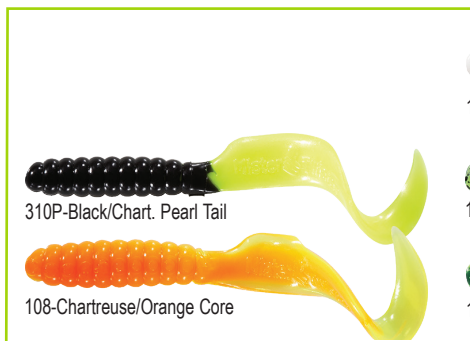

Be sure to add the color code # after the stock #

Stock

4TSF10
4TSF20
4TO20
4TSF100
4TO100

Price ea.

\$ 3.54
\$ 5.46
\$ 7.83
\$ 23.84
\$ 36.14

4" Twister® Tail Solid & Flake Colors (SF)

310P-Black/Chart. Pearl Tail